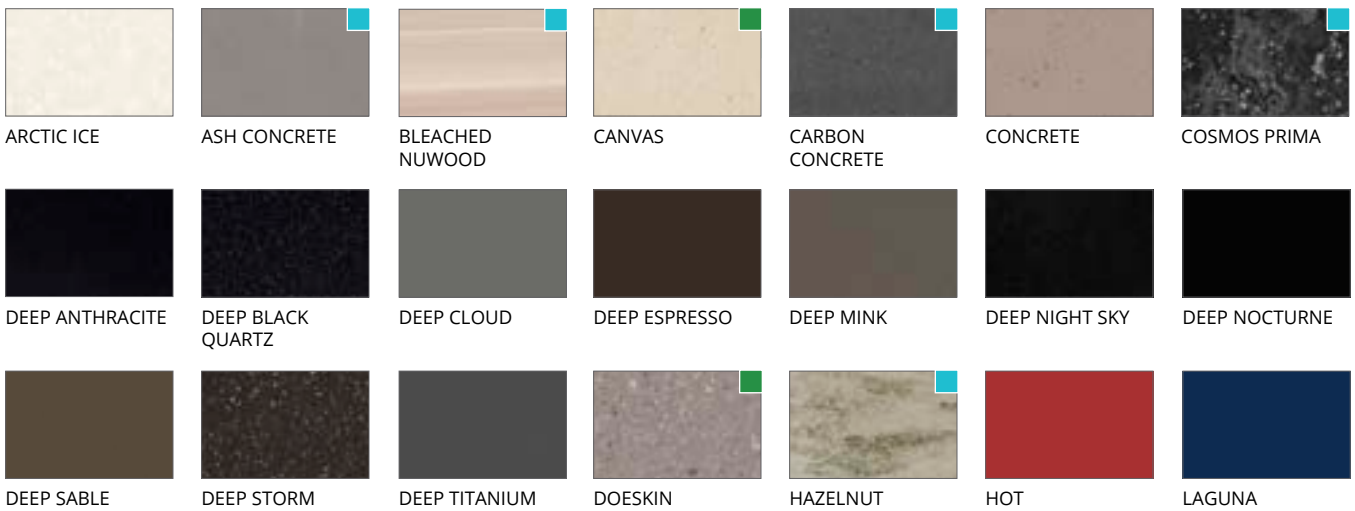

GROUP 3

Colors shown may vary from actual application due to uncontrollable factors such as lighting and monitor settings.