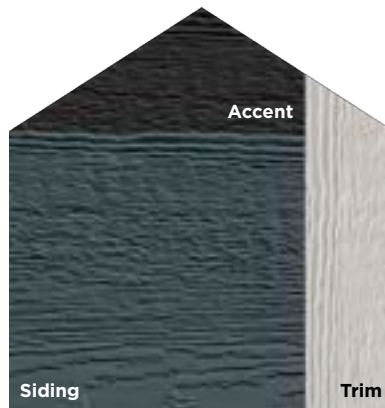

▲ Cascade Siding, Graphite Accent, & Glacier Fog Trim