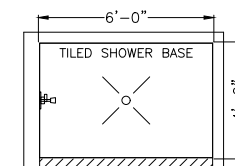

4' x 6' Tiled Shower Base
or AKER ICON 7248
AcrylX™ Shower Base

NOTES

- Metal edge will match shower trim. Installer coordinates grout color for all tile.
- Roll-in style (curb-less) tiled shower base limited availability.
- Optional doors will be clear glass with chrome trim unless specified otherwise. Stainless, venetian bronze or black door trim are available upgrades.
- Optional grab bars available in stainless, bronze or black finish.
- For Porcelain, Ceramic, and Glass shower/tub platform Tile options, please see Colors section of the Homeowners Selection Guide.