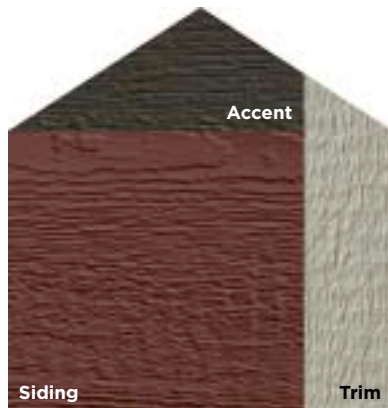

Visit diamondkotesiding.com/color-studio to view over 30 expertly designed color palettes!

▲ Emerald Siding, Bedrock Accent, & Sand Trim

▲ Coffee Siding, Elkhorn Accent, & Light Gray Trim

▲ Canyon Siding, Umber Accent, & Oyster Shell Trim

▲ Bordeaux Siding, Coffee Accent, & Clay Trim

▲ Cascade Siding, Graphite Accent, & Glacier Fog Trim

▲ Pelican Siding, Smoky Ash Accent, & White Trim

▲ White Siding, Smoky Ash Accent, & Onyx Trim

▲ Glacier Fog Siding, Onyx Accent, & White Trim