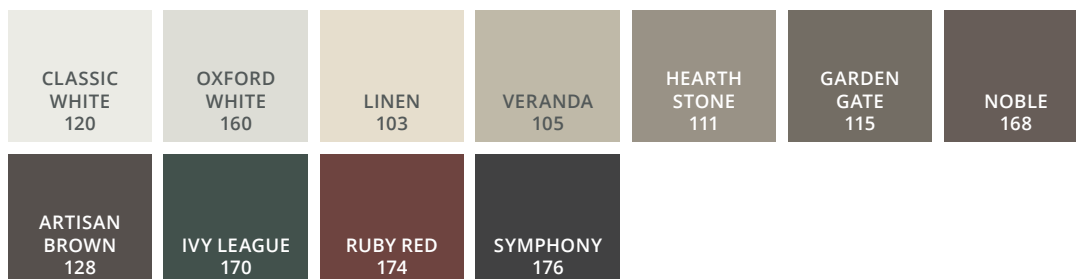

UPGRADE

EXTERIOR DOOR WOODGRAIN FINISHES

NOTE

*For Norwood Textured Steel
and Timbergrain Fiberglass
Series only. Swatches shown on
Timbergrain Fiberglass in Cherry.*

Colors swatches are as close as printing technologies allow.

UPGRADE

EXTERIOR DOOR CLAD FRAME COLORS

EXTERIOR DOOR PAINT COLORS

Forever Home Collection

Treasured Legacy Collection

Cozy Cottage Collection

Stately Retreat Collection

Retro Revival Collection