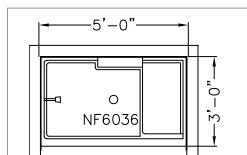

AKER NF 6036 AcrylX™
Alcove Shower Base
3' x 5' x 24"
Integral Seat (ex. above)