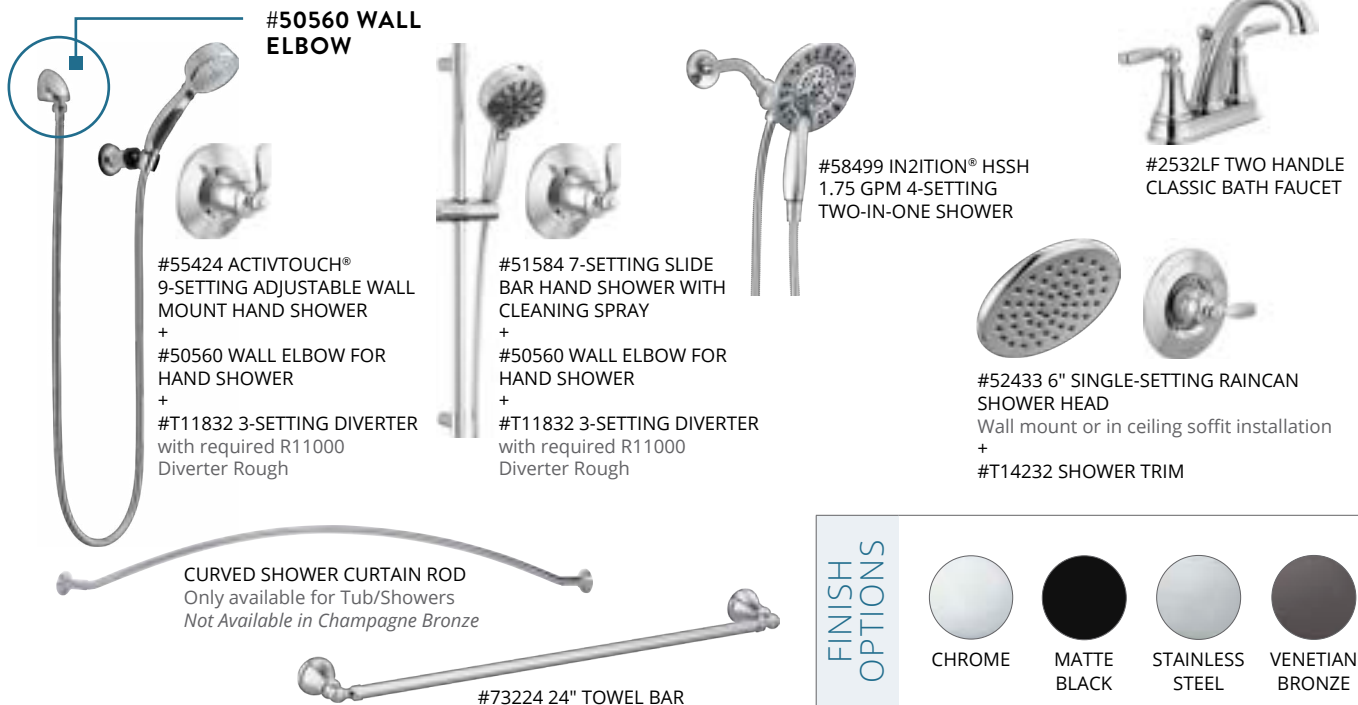

BATHROOM FAUCETS & COORDINATES

Shown in Chrome.

FINISH OPTIONS

CHROME	MATTE BLACK	STAINLESS STEEL	VENETIAN BRONZE

Colors shown may vary from actual application due to uncontrollable factors such as lighting and monitor settings.