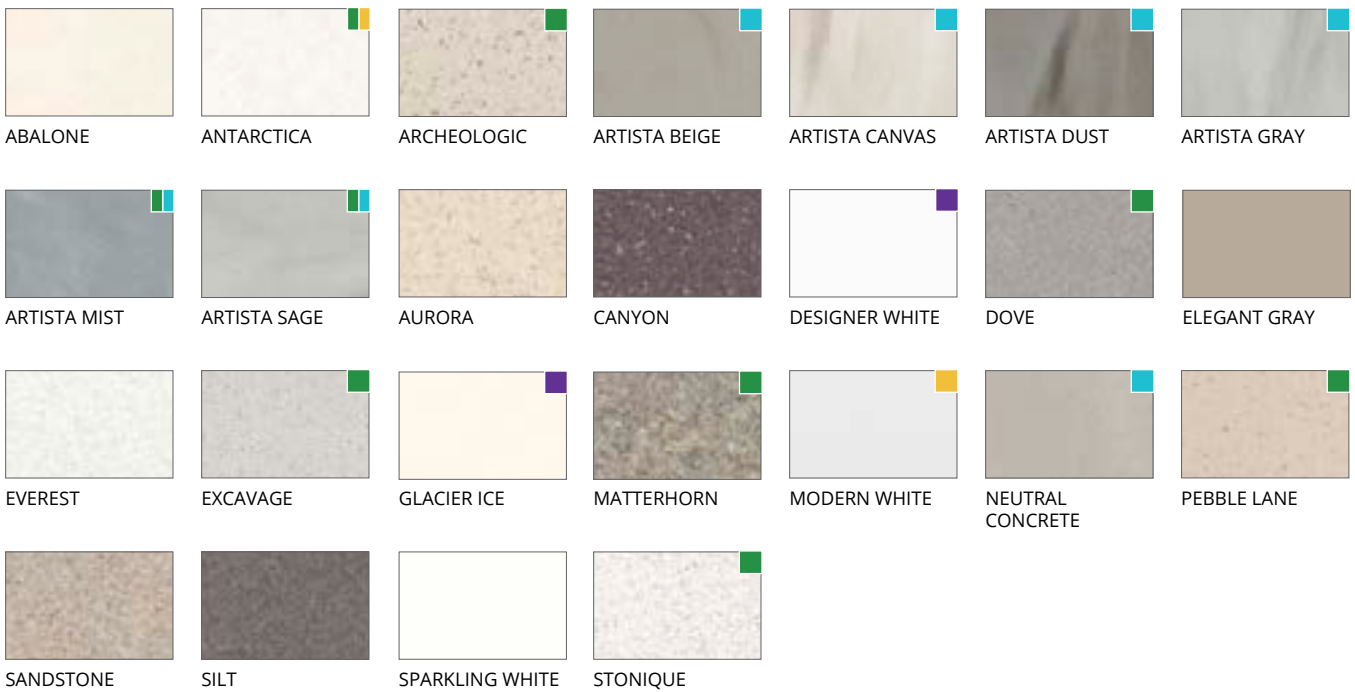

UPGRADE

COLOR OPTIONS

GROUP 1

CORIAN
SOLID SURFACE

CORIAN SOLID SURFACE COUNTERTOPS

- Colors made with pre-consumer recycled content.
- Colors that contain direction and/or movement.
- Colors that are available in 1/4" thickness.
- Available in wide sheet.

GROUP 2

GROUP 3

Colors shown may vary from actual application due to uncontrollable factors such as lighting and monitor settings.