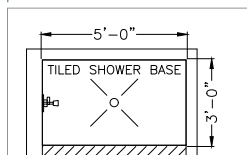

TILED SHOWERS

3' x 5' Tiled Shower Base
or AKER ICON 6036 AcrylX™
Shower Base (ex. below)