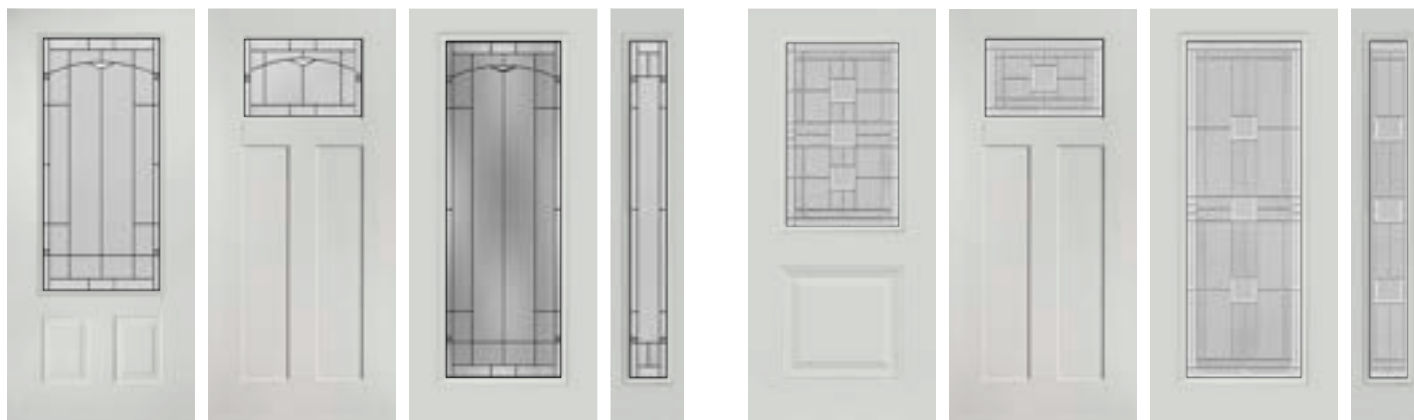

CRAFTSMAN STYLE

S607-TPZ
Topaz Glass
Patina caming

S866F-TPZ (flat)
S866-TPZ (raised)
Topaz Glass
Patina caming

S686-TPZ
Topaz Glass
Patina caming

S694-TPZ
Sidelite
Topaz
Glass

S984-MNT (raised)
S984F-MNT (flat)
Monterey Glass
Patina or Satin Nickel
caming

S866F-MNT (flat)
S866-MNT (raised)
Monterey Glass
Patina or Satin Nickel
caming

S686-MNT
Monterey Glass
Patina or Satin Nickel
caming

S694-MNT
Sidelite
Monterey
Glass