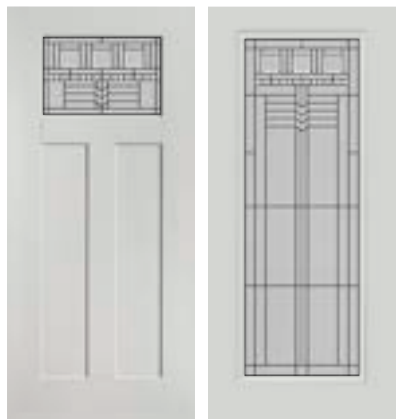

CRAFTSMAN STYLE (CONT.)

S866F-HRT (flat)
S866-HRT (raised)
Heartland Glass
Patina caming

S686-HRT
Heartland Glass
Patina caming