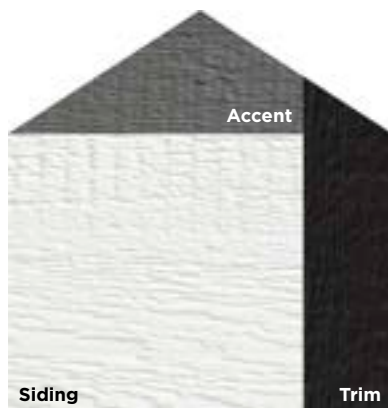

▲ White Siding, Smoky Ash Accent, & Onyx Trim