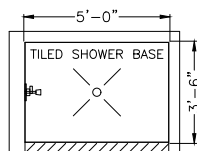

3'-6" x 5' Tiled Shower Base
or AKER ICON 6042
AcrylX™ Shower Base