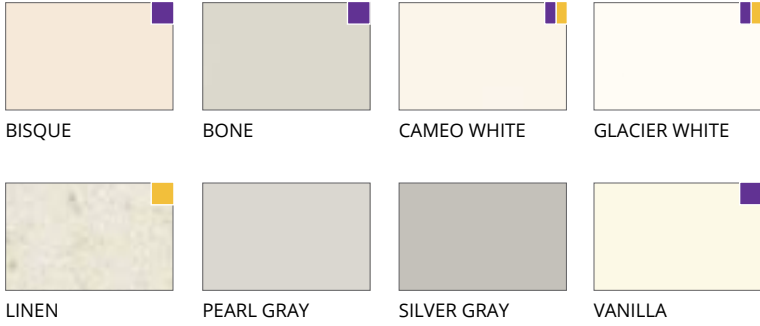

UPGRADE

COLOR OPTIONS

GROUP 1

CORIAN
SOLID SURFACE

CORIAN SOLID SURFACE COUNTERTOPS

- Colors made with pre-consumer recycled content.
- Colors that contain direction and/or movement.
- Colors that are available in 1/4" thickness.
- Available in wide sheet.