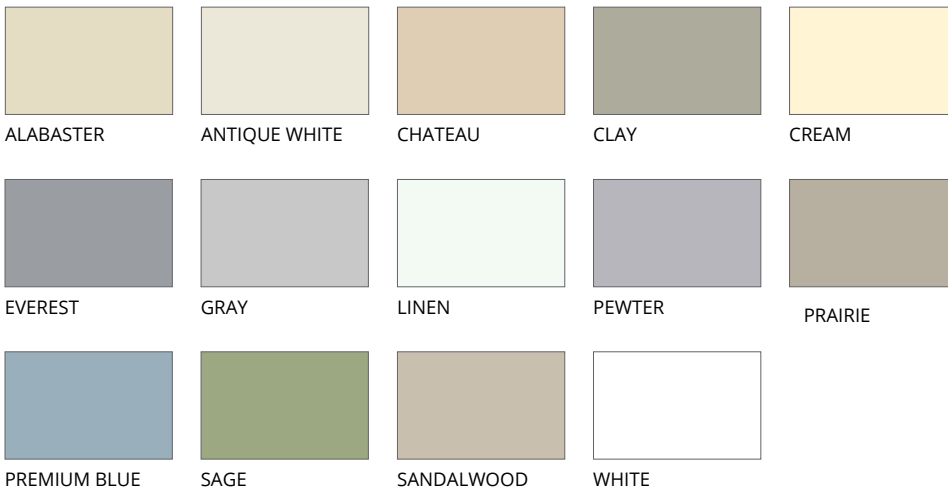

CEDARMAX LIFESTYLE COLLECTION COLORS

Coordinates with CedarMax and HeartTech Siding.

ALABASTER

ANTIQUE WHITE

CHATEAU

CLAY

CREAM

EVEREST

GRAY

LINEN

PEWTER

PRAIRIE

PREMIUM BLUE

SAGE

SANDALWOOD

WHITE

CEDARMAX SURROUND

Face: 3 1/2"

Reception: 1 1/8"