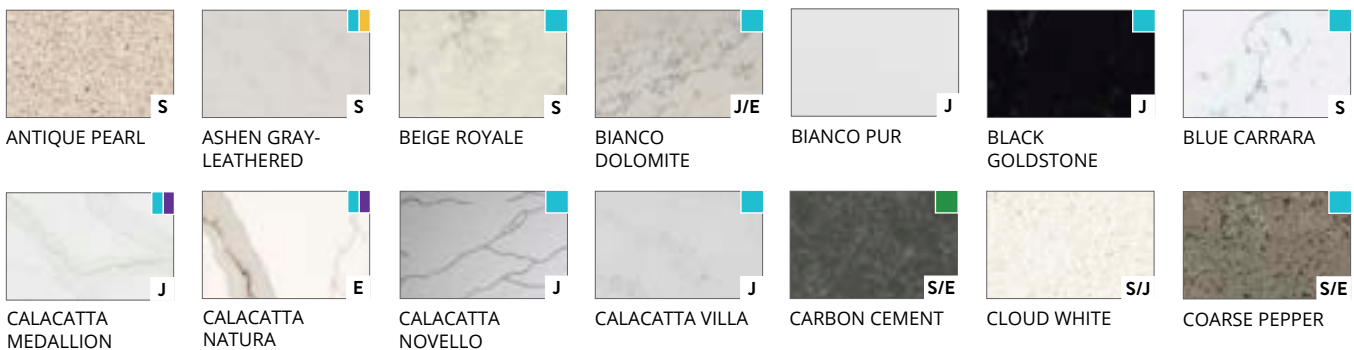

- Colors that contain direction and/or movement
- Bookmatch Slabs
- Leather Texture
- Matte Finish

UPGRADE

COLOR OPTIONS

GROUP 2

GROUP 3

Colors shown may vary from actual application due to uncontrollable factors such as lighting and monitor settings.