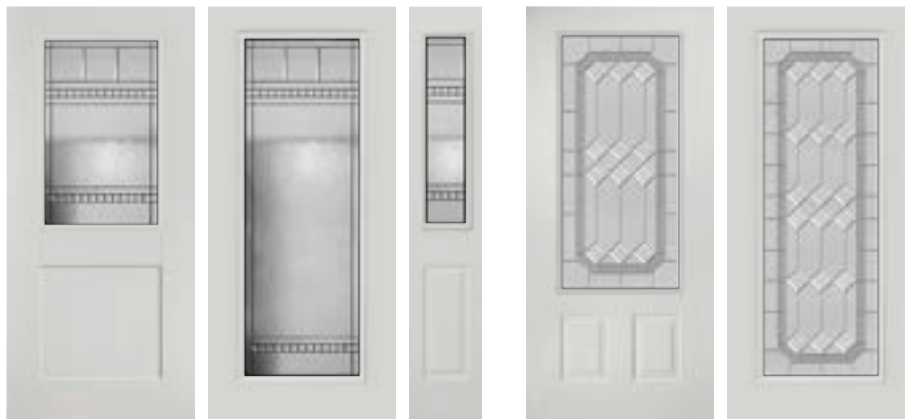

TRADITIONAL STYLE

S984F-BRO (flat)
S984-BRO (raised)
Brownstone Glass
Patina caming

S686-BRO
Brownstone Glass
Patina caming

S692-BRO
Sidelite
Brownstone
Glass

S607-OXF
Oxford Glass
Nickel caming

S686-OXF
Oxford Glass
Nickel caming

Colors shown may vary from actual application due to uncontrollable factors such as lighting and monitor settings.