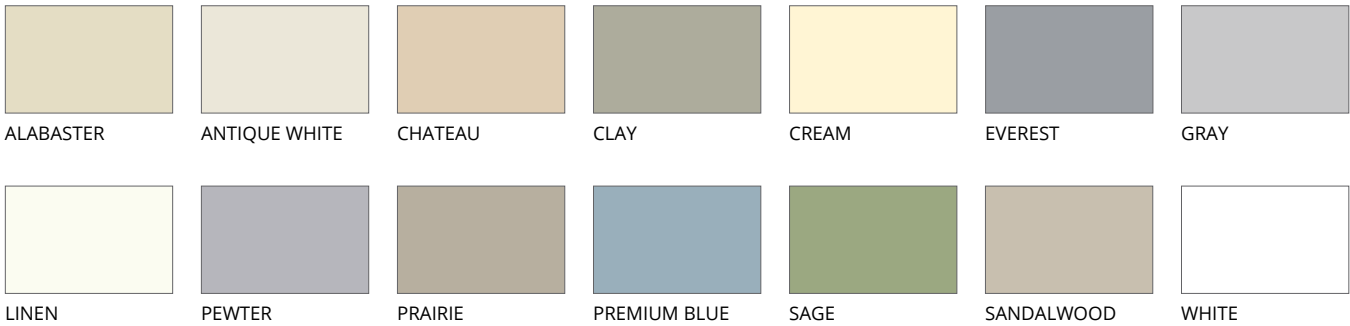

SEA SLATE

TIMBERLINE

**HARBOR MILL
VINYL SHAKE
& SHINGLE**

CEDAR PEAKS 8" BOARD 'N BATTEN Vertical Siding

EXTERIOR ITEMS

UPGRADE

LIFESTYLE COLLECTION COLORS

SIGNATURE COLLECTION COLORS