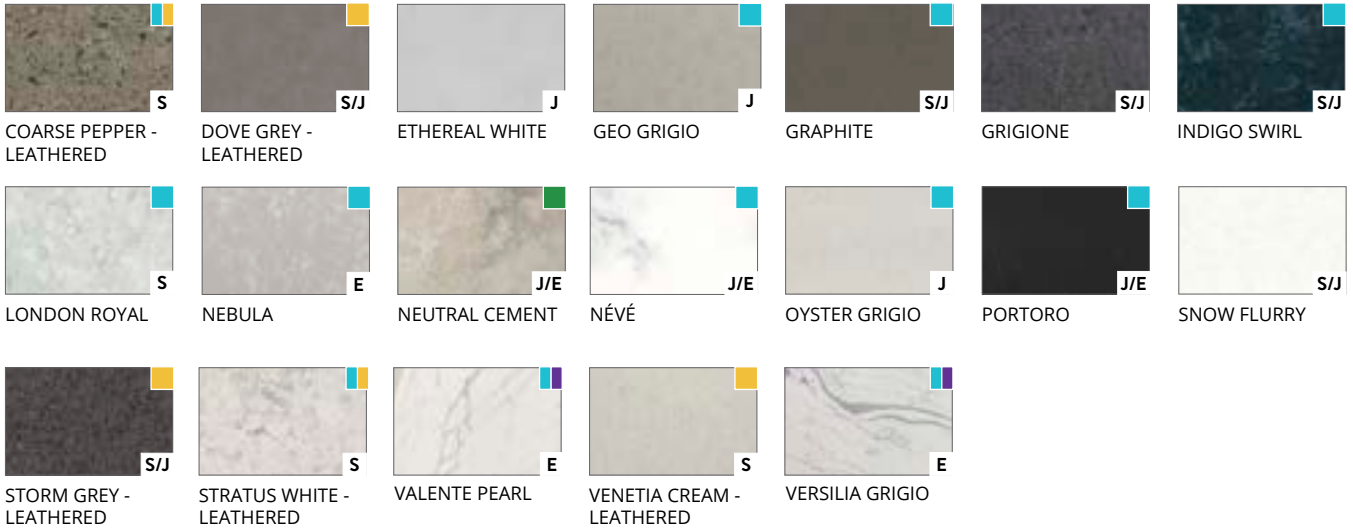

UPGRADE

GROUP 3 (CONTINUED)