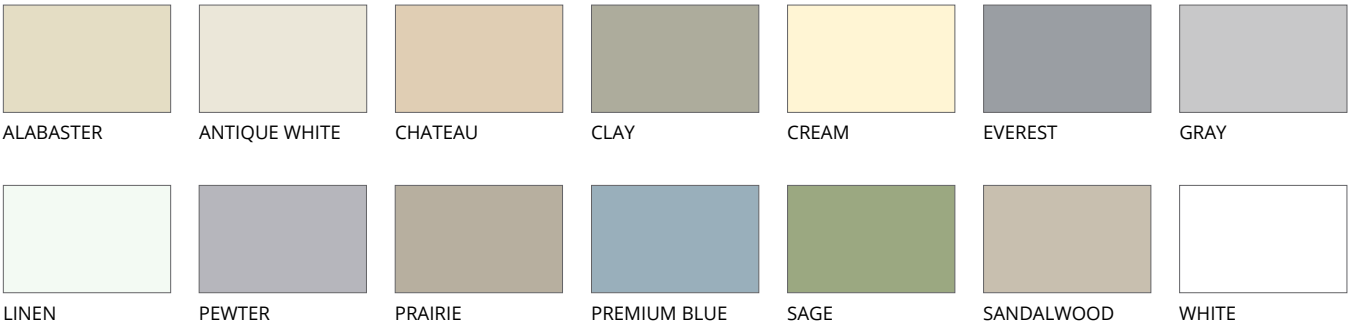

UPGRADE

LIFESTYLE COLLECTION COLORS

Double 6" and 8" Board 'n Batten.