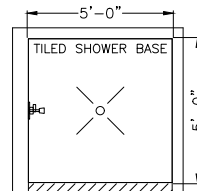

TILED SHOWERS

3' x 5' Tiled Shower Base
or AKER ICON 6036 AcrylX™
Shower Base (ex. below)

AKER NF 6036 AcrylX™
Alcove Shower Base
3' x 5' x 24"
Integral Seat (ex. above)

3'-6" x 5' Tiled Shower Base
or AKER ICON 6042
AcrylX™ Shower Base